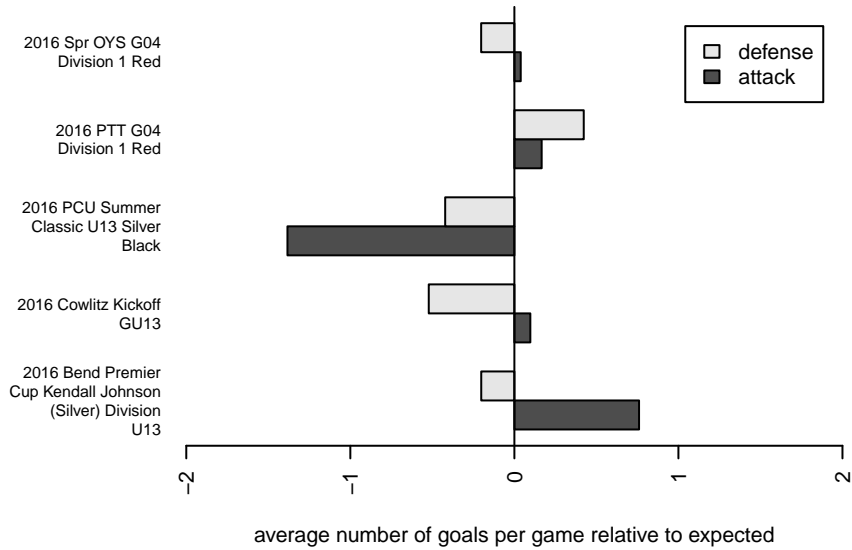

Performance relative to 13 month average