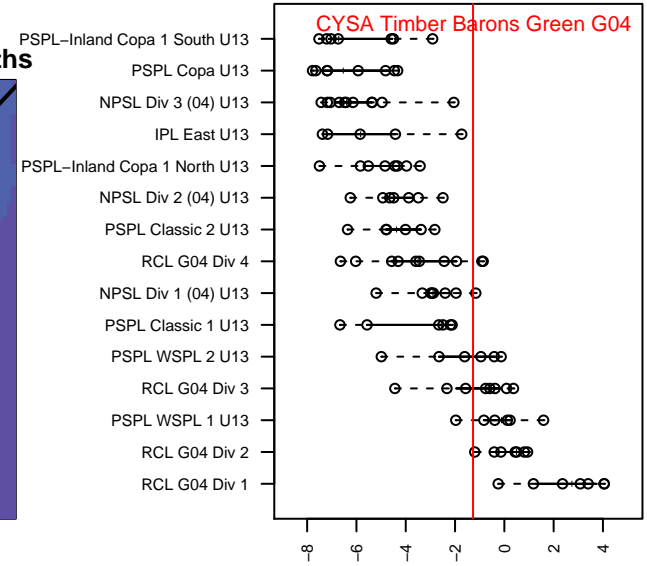

**attack and defense rating
relative to others at age
and all opponents in last 13 months**