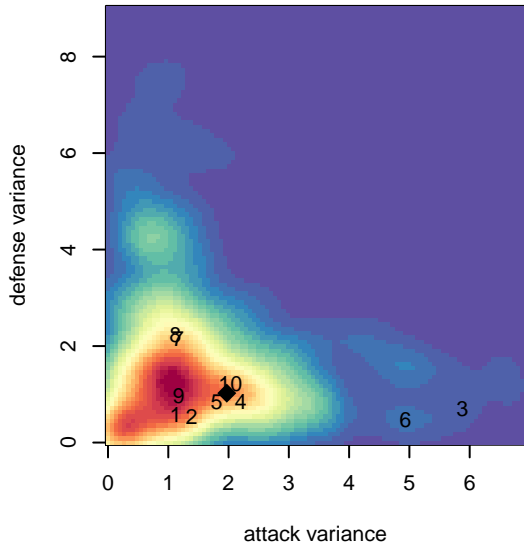

CYSA Timber Barons Green G04

Cowlitz Youth Soccer Assoc.
 Kelso, WA
 G04 total strength=1071
 attack=3.63 defense=1.8
 fall league = PTT G04 Div 1 Red
 spr league = Spr OYS G04 Div 1 Red
 notes= Anderson 2016

CYSA Timber Barons Green G04
 Dots are actual minus expected GF (blue circles) and GA (red triangles).
 Blue line is smoothed change in attack strength. Red is smoothed change in defense strength.

**attack and defense variance (black dot)
relative to other teams
and top 10 in region**