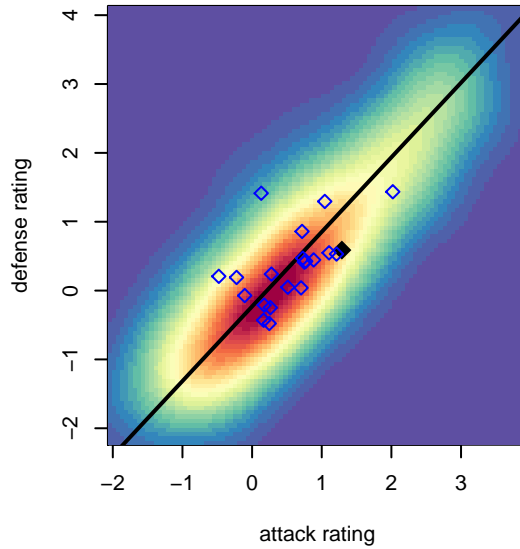

**attack and defense rating
relative to others at age
and all opponents in last 13 months**